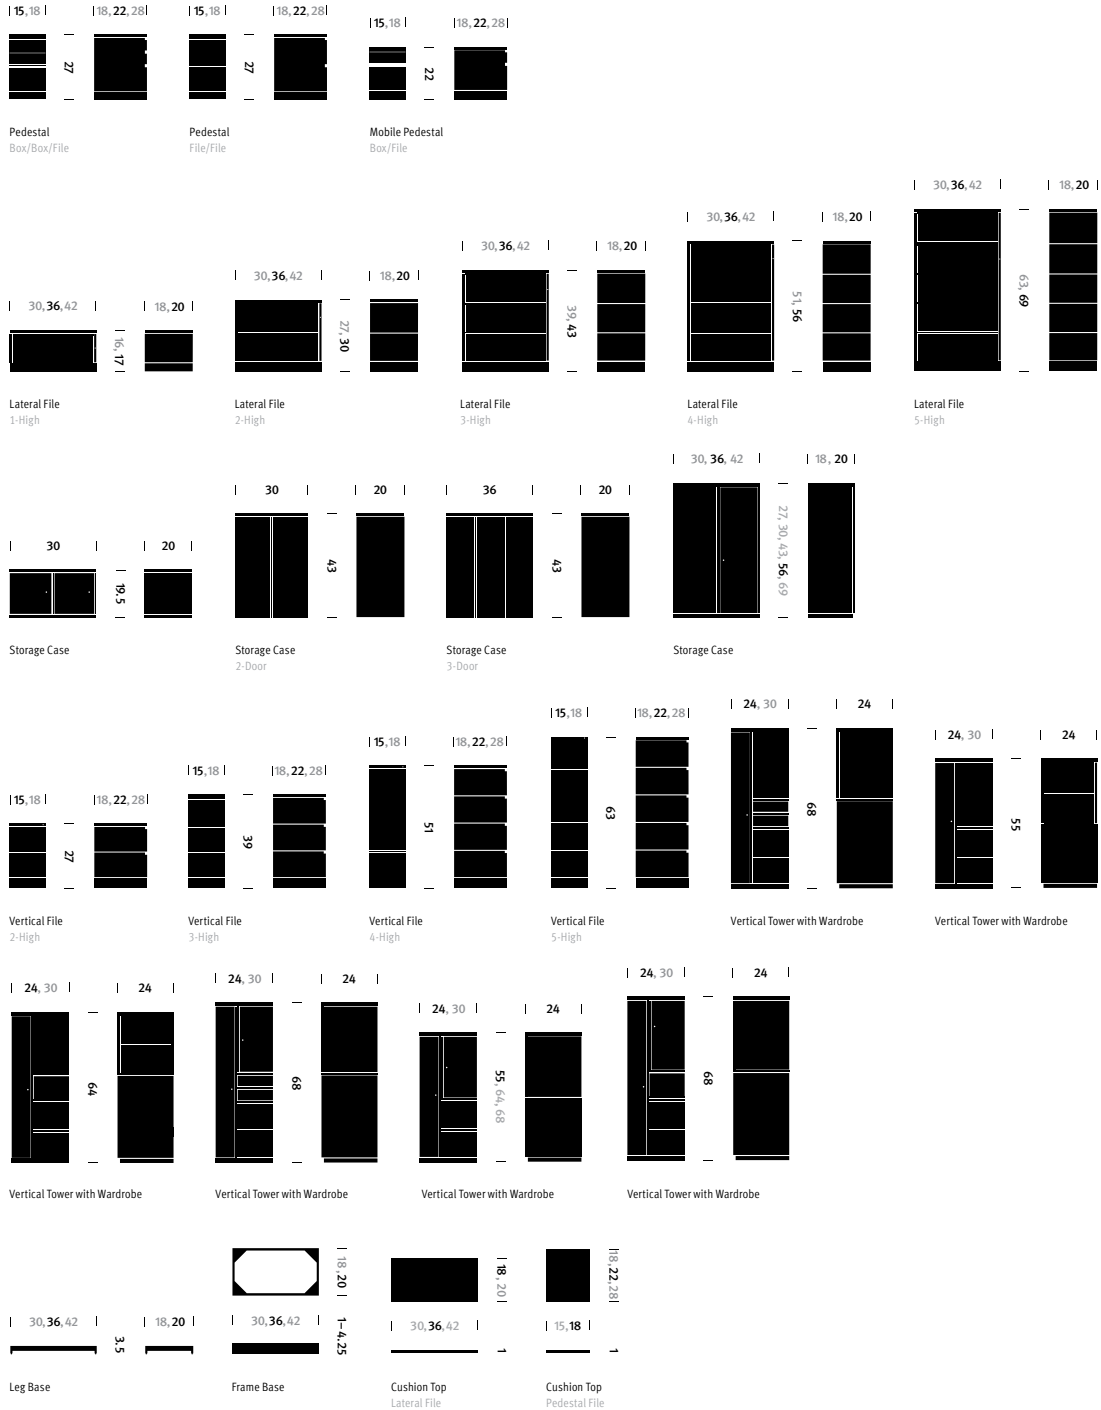

Components

The Meridian offering includes versatile solutions that allow you to configure a space to suit your needs. For a complete listing of products and exact dimensions, please visit hermanmiller.com/meridian.

Stackable

As your storage needs grow, so can your files. Simply add another module.

Reversible

Meridian's flexibility allows you to place your files anywhere that suits you.

Extra Capacity

Lateral files are 20 inches deep, providing 18 percent more filing capacity than standard-depth units of the same price.